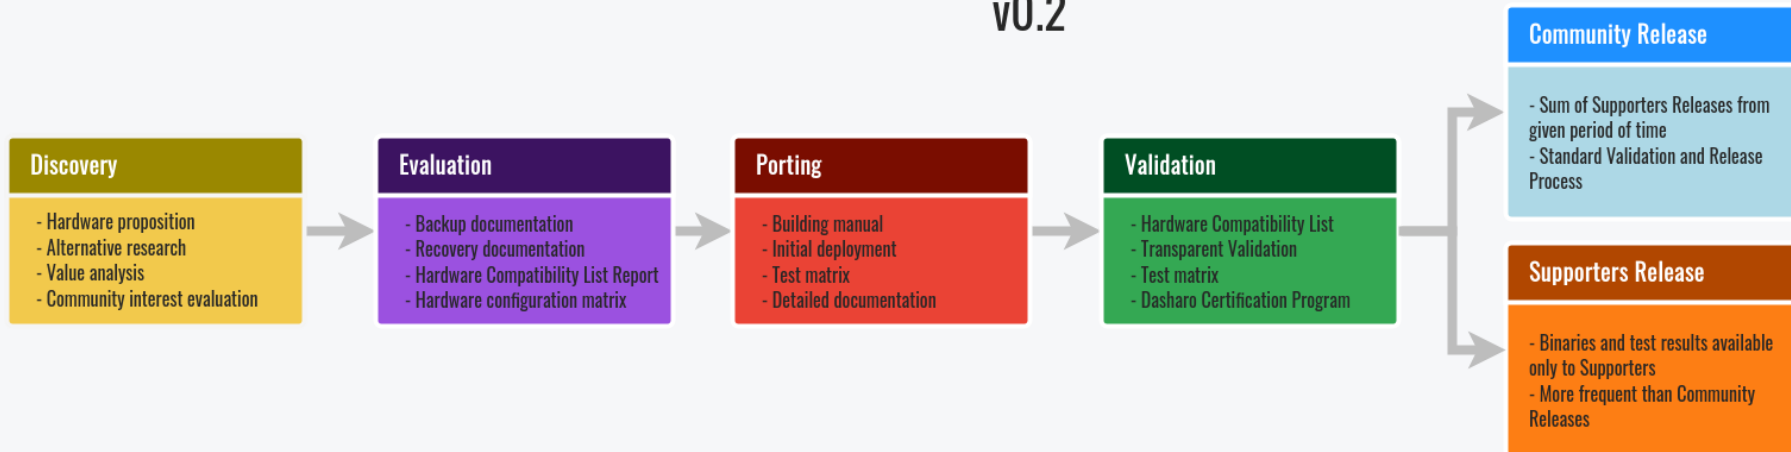

Dasharo Community Support Release Process v0.2