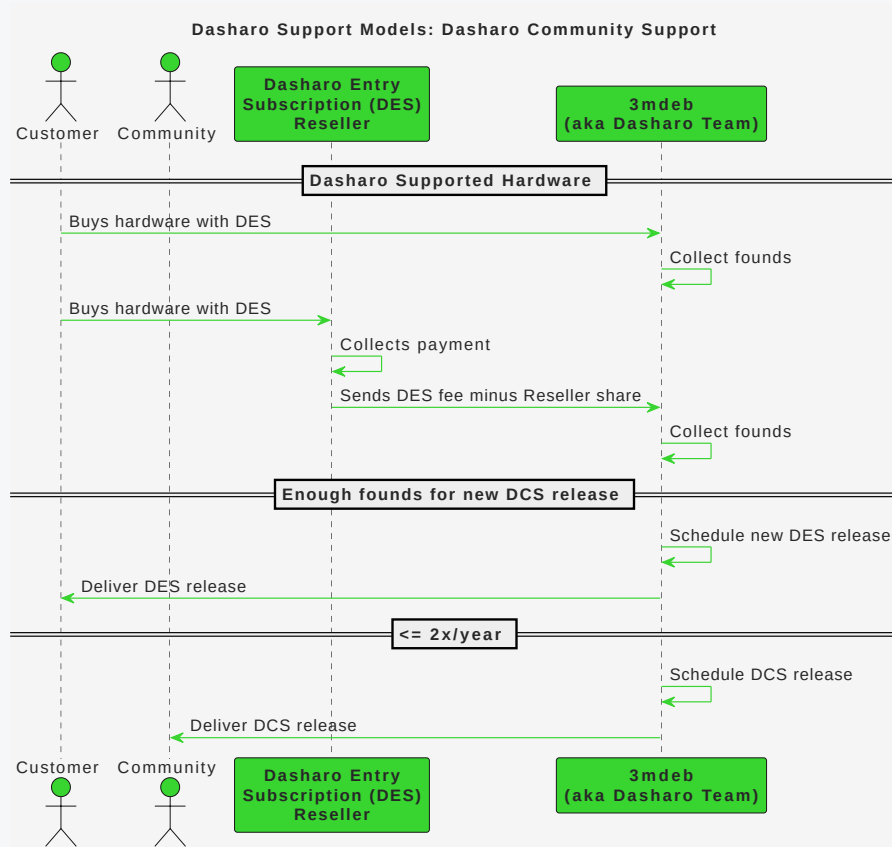

Dasharo Roadmap

Please note that the roadmap for the Dasharo Community Support Program is subject to change and may not represent final release candidates or end of support dates. This roadmap is intended to provide guidance and direction for the program's development, but is not a guarantee of specific timelines or outcomes. For more information on release candidates or release dates, please contact the Dasharo Team directly.

- Dasharo can support hardware under following programs:
 - Dasharo Enterprise Package (DEP) - custom SLA agreement.
 - Dasharo Support Package (DSP) - annual support package with releases driven by customer.
 - Dasharo Community Support (DCP)