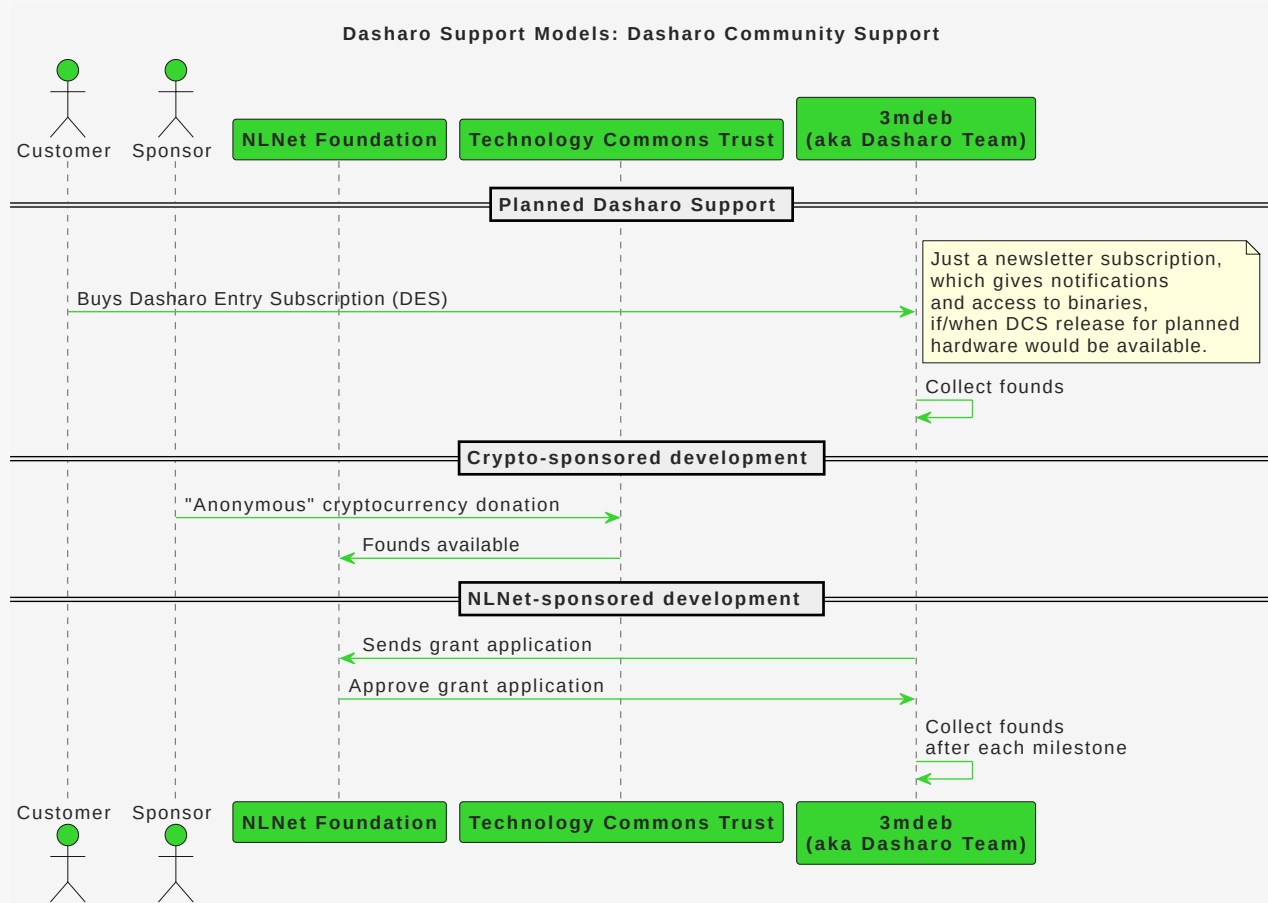

Dasharo Roadmap

Please note that the roadmap for the Dasharo Community Support Program is subject to change and may not represent final release candidates or end of support dates. This roadmap is intended to provide guidance and direction for the program's development, but is not a guarantee of specific timelines or outcomes. For more information on release candidates or release dates, please contact the Dasharo Team directly.

- Dasharo can support hardware under following programs:
 - Dasharo Enterprise Package (DEP) - custom SLA agreement.
 - Dasharo Support Package (DSP) - annual support package with releases driven by customer.
 - Dasharo Community Support (DCP)

Dasharo Community Support Release Process v0.2

DASHARO COMMUNITY SUPPORT ROADMAP *(subject to change)*

2023

Q1

Q2

Q3

Q4

Emulation