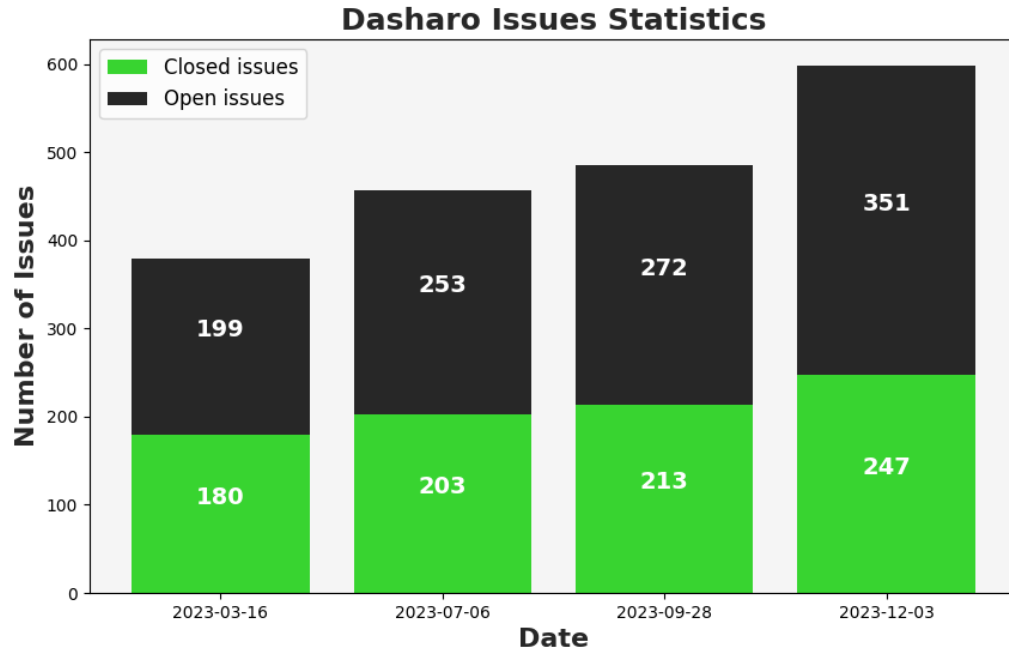

 27k (+2k)
 234 (+33)

- zir-blazer
- collector-yhn
- hanetzer
- xutaxkamay (+1)
- Demi and technophile

5th Dec 2021

4th Apr 2022

16th Mar 2023

6th Jul 2023

28th Sep 2023

7th Dec 2023

DUG #1 and vPub 0x6 DUG #2 and vPub 0x7 DUG #3 and vPub 0x8 DUG #4 and vPub 0x9

Dasharo/coreboot PRs

- Experiment v2 with data presentation.
- Since DUG#3 we merged 25 PRs, what is average results for Dasharo/coreboot.

- EDK II fork activity is similar to coreboot fork.
- We merged 20 PRs.

Dasharo Issues

- We resolved healthy amount of issues (34) since last DUG.
- We also faced biggest activity in this year regarding issue reporting, what was partially caused by Novacustom releases.

Dasharo Matrix

- We more than double the size of our community over last 9 months.
- We would like to thank you for your contribution to growth of Dasharo.

The page features a dark gray background with decorative circuit-like lines in the corners. These lines are light gray and consist of straight segments connected at right angles, ending in small circular nodes. The lines are arranged in a way that suggests a network or data flow, with some lines branching out and others remaining parallel.