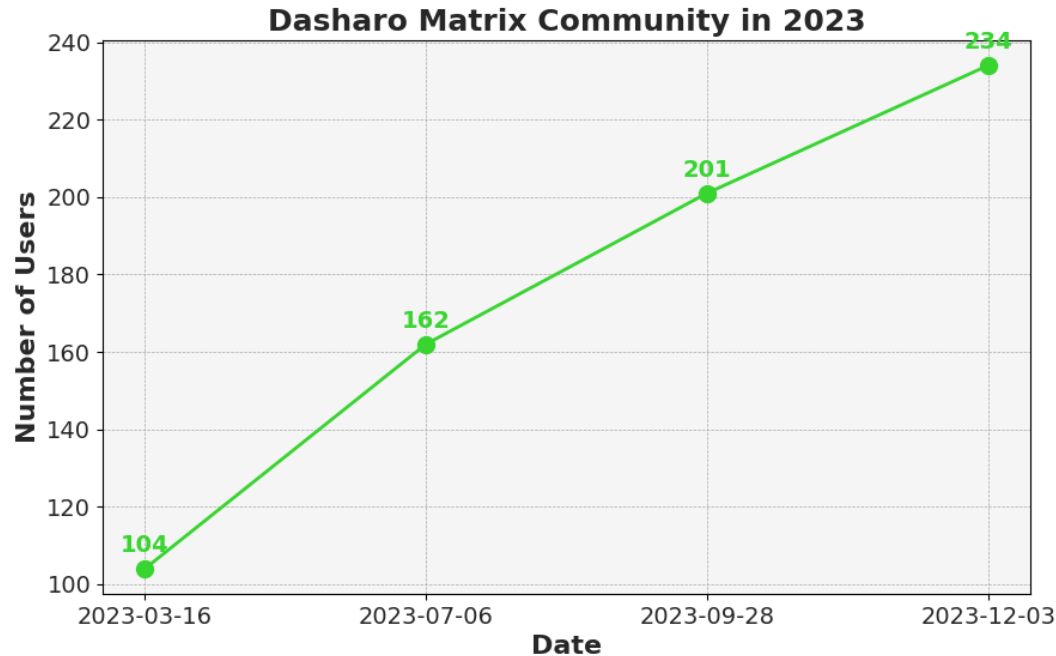

 27k (+2k)
 234 (+33)

- zir-blazer
- collector-yhn
- hanetzer
- xutaxkamay (+1)
- Demi and technophile

5th Dec 2021

4th Apr 2022

16th Mar 2023

6th Jul 2023

28th Sep 2023

7th Dec 2023

DUG #1 and vPub 0x6 DUG #2 and vPub 0x7 DUG #3 and vPub 0x8 DUG #4 and vPub 0x9

Dasharo/coreboot PRs

- Experiment v2 with data presentation.
- Since DUG#3 we merged 25 PRs, what is average results for Dasharo/coreboot.

- EDK II fork activity is similar to coreboot fork.
- We merged 20 PRs.

Dasharo Issues

- We resolved healthy amount of issues (34) since last DUG.
- We also faced biggest activity in this year regarding issue reporting, what was partially caused by Novacustom releases.

Dasharo Matrix

- We more than double the size of our community over last 9 months.
- We would like to thank you for your contribution to growth of Dasharo.

The page features a dark gray background with decorative circuit-like lines in the corners. These lines are light gray and consist of straight segments connected at right angles, ending in small circular nodes. The lines are arranged in a way that suggests a network or data flow, with some lines branching out and others remaining parallel.