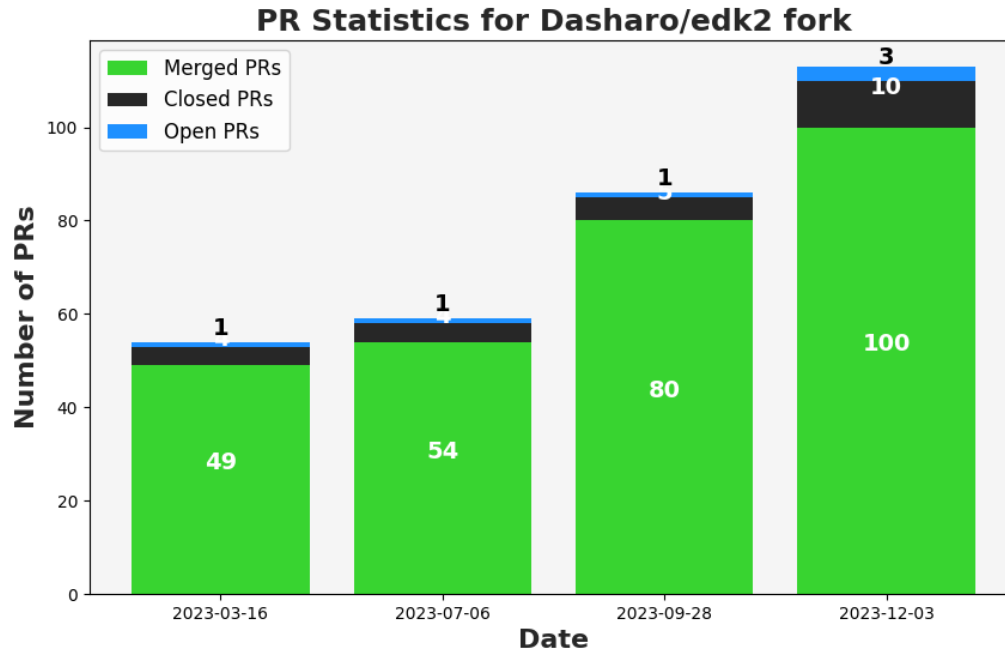

 27k (+2k)
 234 (+33)

- zir-blazer
- collector-yhn
- hanetzer
- xutaxkamay (+1)
- Demi and technophile

5th Dec 2021

4th Apr 2022

16th Mar 2023

6th Jul 2023

28th Sep 2023

7th Dec 2023

DUG #1 and vPub 0x6 DUG #2 and vPub 0x7 DUG #3 and vPub 0x8 DUG #4 and vPub 0x9

Dasharo/coreboot PRs

- Experiment v2 with data presentation.
- Since DUG#3 we merged 25 PRs, what is average results for Dasharo/coreboot.