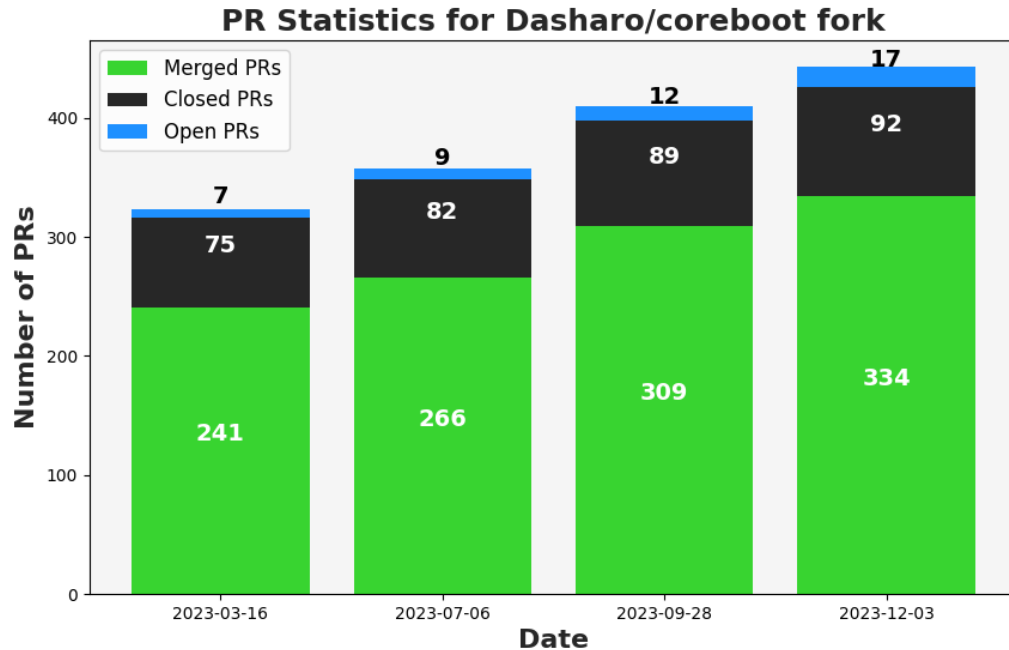

 27k (+2k)
 234 (+33)

- zir-blazer
- collector-yhn
- hanetzer
- xutaxkamay (+1)
- Demi and technophile

5th Dec 2021

4th Apr 2022

16th Mar 2023

6th Jul 2023

28th Sep 2023

7th Dec 2023

DUG #1 and vPub 0x6 DUG #2 and vPub 0x7 DUG #3 and vPub 0x8 DUG #4 and vPub 0x9

Dasharo/coreboot PRs

- Experiment v2 with data presentation.
- Since DUG#3 we merged 25 PRs, what is average results for Dasharo/coreboot.